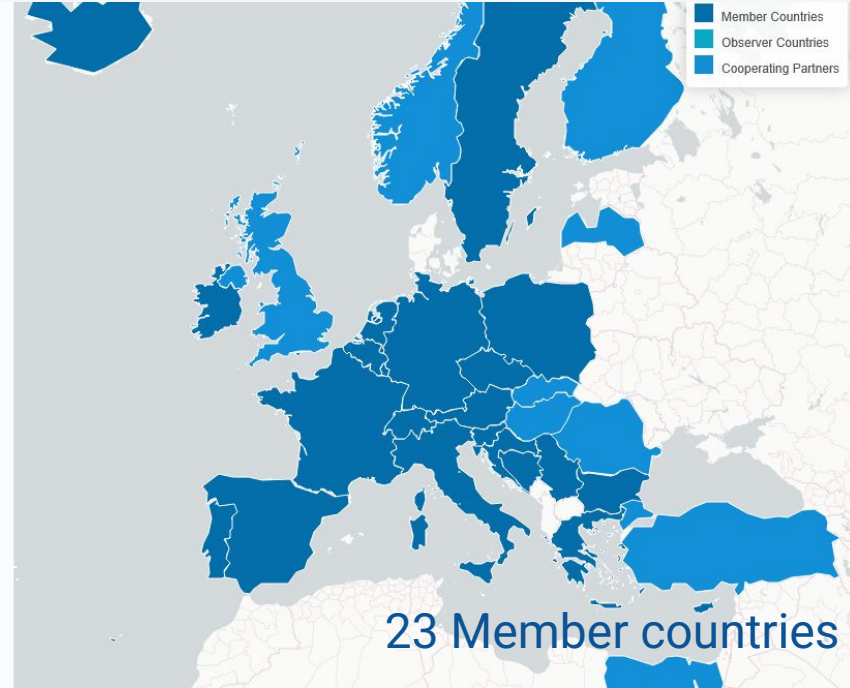

National Archives of Finland
Entity recognition, HTR

DARIAH-ERIC

The Pan-European Digital Research Infrastructure for Arts and Humanities

Build a [Marketplace](#) to facilitate fluid exchange of tools, services & data and related [education and training](#)

Transnational and Transdisciplinary organisation of [Working Groups](#)

Bridges between [research policy and communities of practice](#)

A!

Aalto University

UNIVERSITY OF HELSINKI

<https://dariah.eu>
<https://marketplace.sshopencloud.eu/>